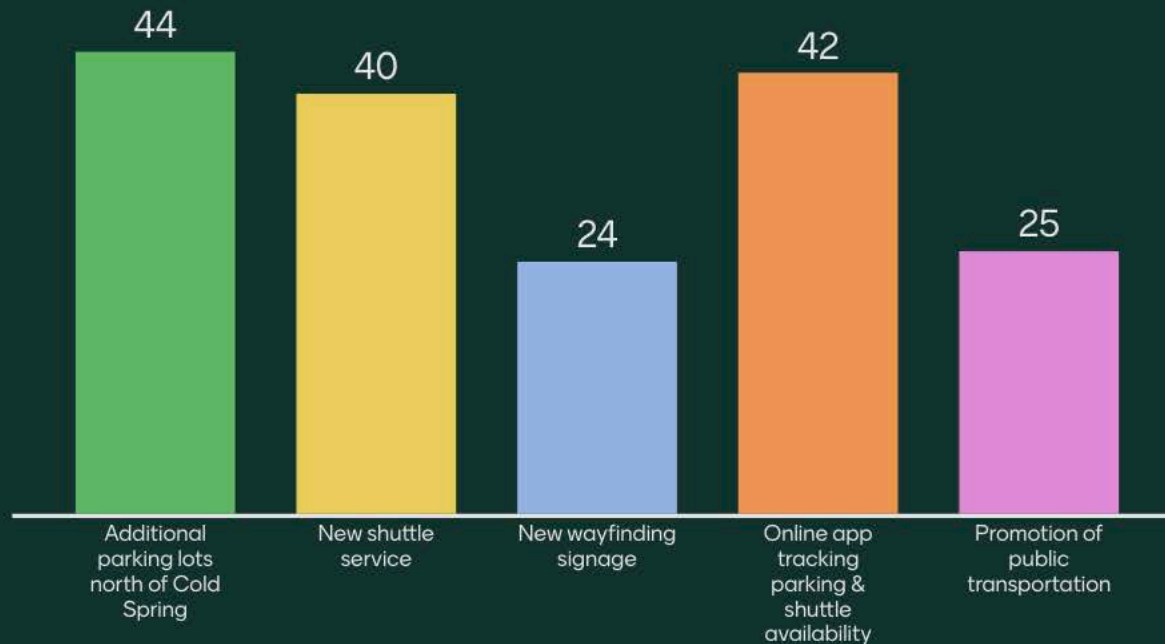

Where do you live?

Which of the following parks and trails have you visited in the past year?

How often have you visited the parks/trails within the Hudson Highlands State Park Preserve during the past year?

Which tools will be the most helpful in improving congestion in Cold Spring? (select 3)

How important do you think timed entry or a parking reservation system could be in controlling congestion at popular trailheads like Breakneck?

As a local, what would encourage you to visit the Dutchess Manor Visitor Center?

Which of the following are important to you?