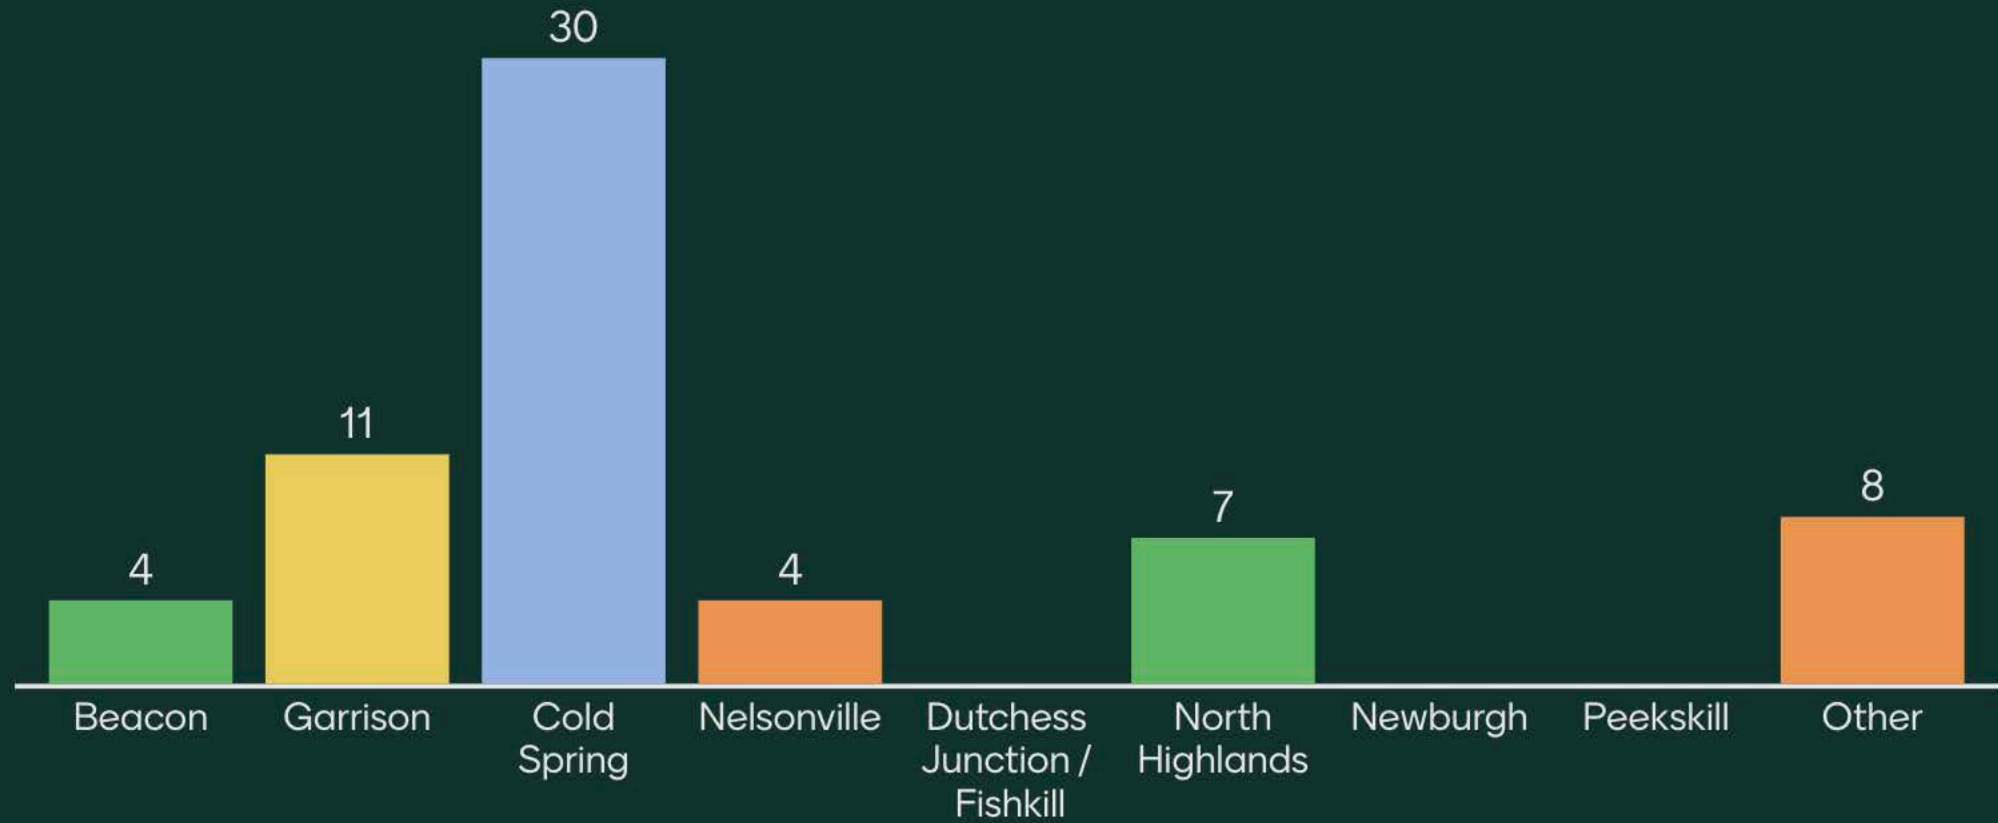

Where do you live?