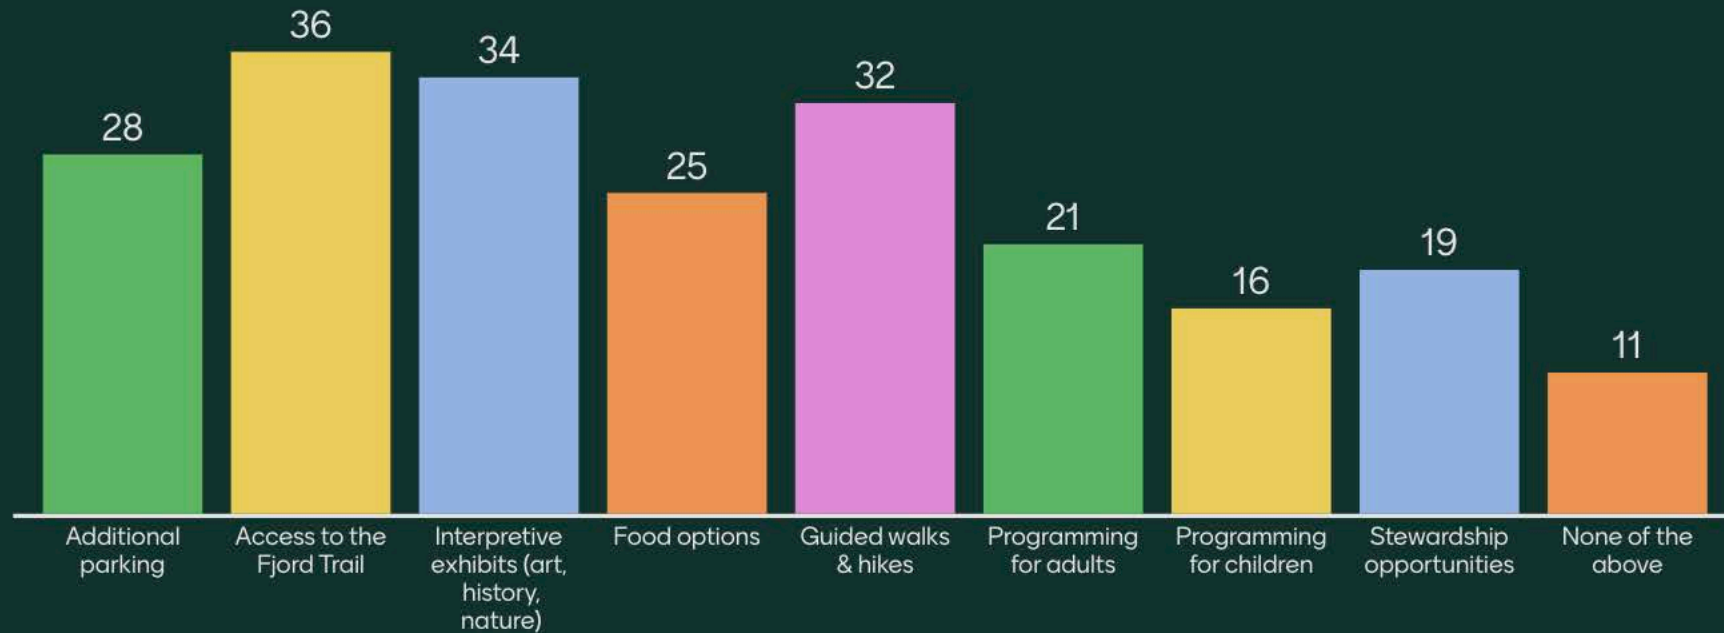

Which tools will be the most helpful in improving congestion in Cold Spring? (select 3)

How important do you think timed entry or a parking reservation system could be in controlling congestion at popular trailheads like Breakneck?

As a local, what would encourage you to visit the Dutchess Manor Visitor Center?

Which of the following are important to you?