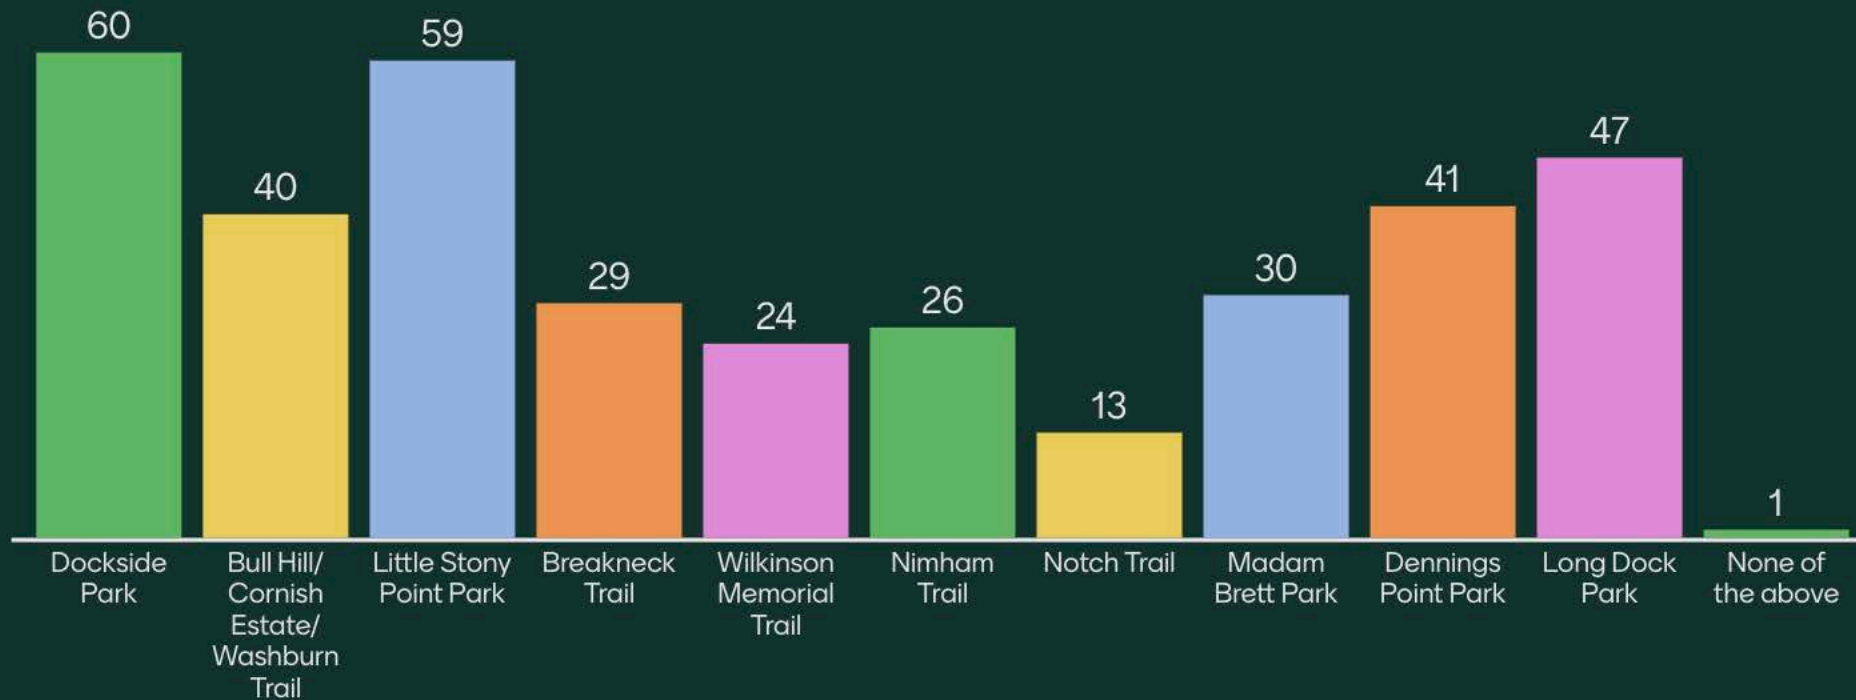

Where do you live?

Which of the following parks and trails have you visited in the past year?

How often have you visited the parks/trails within the Hudson Highlands State Park Preserve during the past year?

Which tools will be the most helpful in improving congestion in Cold Spring? (select 3)

How important do you think timed entry or a parking reservation system could be in controlling congestion at popular trailheads like Breakneck?

As a local, what would encourage you to visit the Dutchess Manor Visitor Center?

Which of the following are important to you?