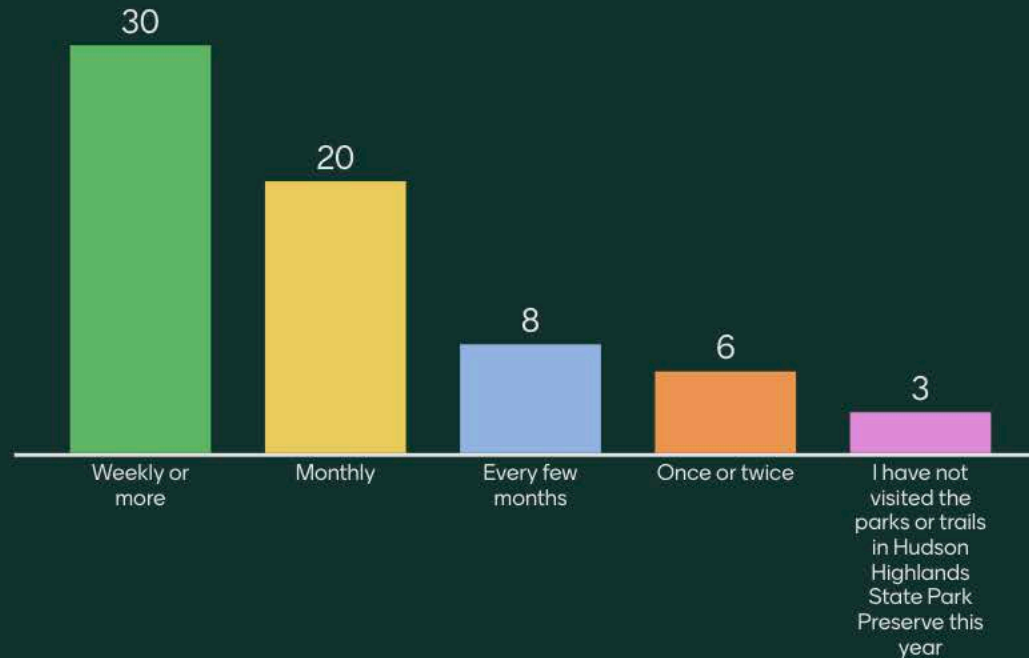

Where do you live?

Which of the following parks and trails have you visited in the past year?

How often have you visited the parks/trails within the Hudson Highlands State Park Preserve during the past year?

Which tools will be the most helpful in improving congestion in Cold Spring? (select 3)

How important do you think timed entry or a parking reservation system could be in controlling congestion at popular trailheads like Breakneck?

As a local, what would encourage you to visit the Dutchess Manor Visitor Center?

Which of the following are important to you?