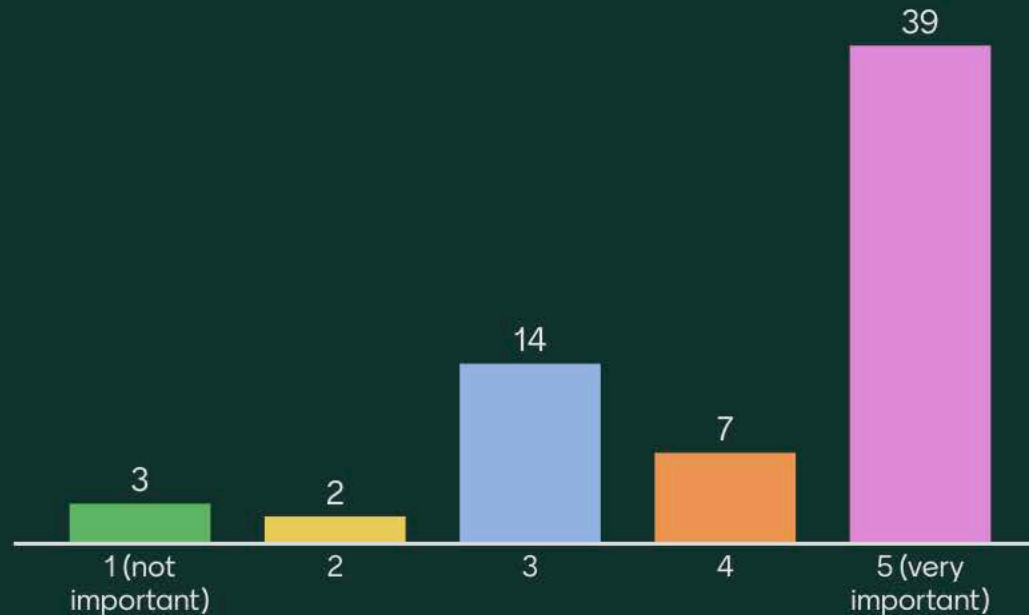

Which tools will be the most helpful in improving congestion in Cold Spring? (select 3)

How important do you think timed entry or a parking reservation system could be in controlling congestion at popular trailheads like Breakneck?